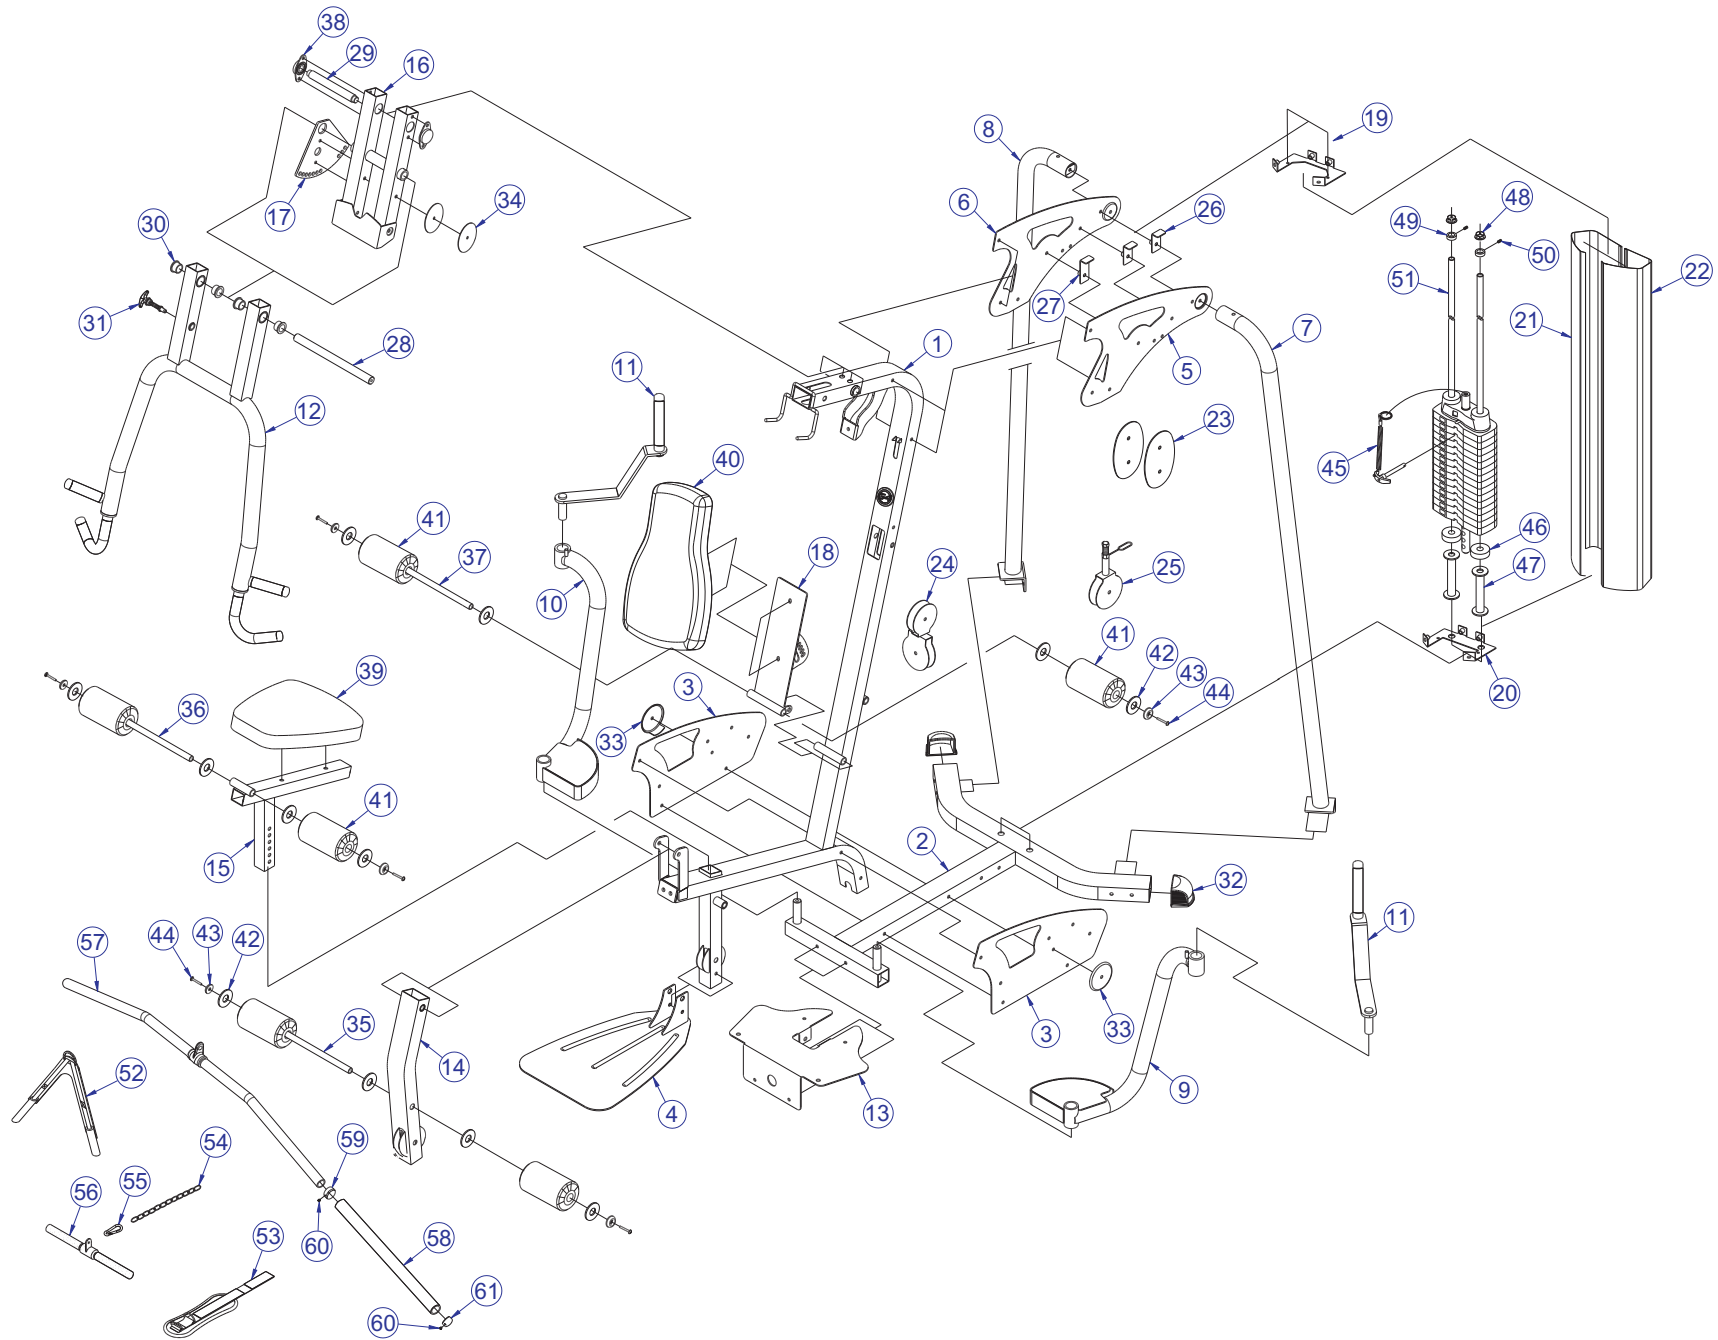

G4-001 G4 HOME GYM COMPONENT ASSEMBLY I

G4-001 G4 HOME GYM COMPONENT ASSEMBLY I LEGEND

ITEM NO.	QTY.	PART NO.	DESCRIPTION
1	1	8589201	ASSY, FRAME, G4
2	1	8589501	ASSY, BASE, G4
3	2	8602501	BASE PLATE
4	1	8587801	WLDMT, FOOT PLATE
5	1	8602601	BOOM PLATE LEFT
6	1	8602701	BOOM PLATE RIGHT
7	1	8589901	ASSY, LEFT REAR UPRIGHT
8	1	8590201	ASSY, RIGHT REAR UPRIGHT
9	1	8590401	ASSY, LEFT PEC FLY ARM
10	1	8590701	ASSY, RIGHT PEC FLY ARM
11	2	8599901	ASSY, PEC FLY HANDLE
12	1	8591001	ASSY, PRESS ARM
13	1	8590901	WLDMT, BRACE
14	1	8577801	ASSY, LEG PEDESTAL
15	1	8585201	ASSY, SEAT ADJUST
16	1	8591301	ASSY, PRESS ARM SUPPORT FRAME
17	1	8599801	PRESS ARM ADJUST PLATE
18	1	8603301	BACK INCLINE ADJUSTMENT
19	1	8595501	PTD ASSY, SHROUD BRKT - TOP
20	1	8595601	PTD ASSY, SHROUD BRKT - BTM
21	1	8597401	SHROUD, LEFT
22	1	8597501	SHROUD, RIGHT
23	2	8595701	PLATE, DOUBLE PULLEY
24	1	8596901	ASSY, DOUBLE FLOAT PULLEY BRKT
25	1	8597301	BRKT, FLOATING PULLEY
26	2	8603501	L CABLE RETAINER
27	1	8595401	4-1/2 CABLE GUARD
28	1	8599501	SHAFT, PRESS ARM PIVOT
29	1	8602901	PRESS ARM SUPPORT PIVOT
30	4	3268501	BUSHING 31 OD X 25.1 ID X 20H
31	1	8591201	T HANDLE SPRING PIN
32	2	8589801	CAP, COVER 2 X 2
33	2	8591601	GUARD, 3-1/2 PULLEY
34	2	8578901	PLATE, PULLEY
35	1	7316201	3/4 X 17-7/8 TUBE
36	1	7316202	3/4 X 18-7/8 TUBE
37	1	7316203	3/4 X 21 TUBE
38	2	8591501	ASSY, BEARING BLOCK
39	1	8594301	PAD, CONSUMER, SEAT
40	1	8594201	PAD, CONSUMER, BACK
41	6	8578401	PAD, ROLLER
42	12	8584201	WASHER, PLASTIC
43	6	8598001	AL CAP, ROLLER PAD END
44	6	3268301	CAP SCREW, BTN HD 3/8-16 BO
45	1	8587601	WEIGHT STACK PIN
46	2	3108002	CUSHION, WEIGHT STACK 3/4 ID
47	2	8588601	WLDMT, WEIGHT STACK SPACER
48	2	6224501	SOCKET BUSHING
49	2	8588501	COLLAR, SHAFT, AL 32.5 OD X 11.1H
50	2	3247701	M4 X 0.7 X 3 HZS NO CUP ST BO
51	2	6523401	GUIDE ROD, 3/4 OD X 72-3/8
52	1	8603601	AB STRAP
53	1	6409101	STRAP, ANKLE STANDARD
54	1	6075906	CHAIN, 12 LINK
55	4	3103801	LINK, SNAP 5/16 DIA
56	1	8588301	ASSY, LOW ROW BAR
57	1	8598701	ASSY, LAT BAR, G4
58	2	8598901	HAND GRIP - 25MM OD X 580L
59	2	7662801	RING, GRIP 1.25 OD
60	8	3247701	M4 X 0.7 X 3 HZS NO CUP ST BO
61	2	7662901	CAP; GRIP 1.25 OD